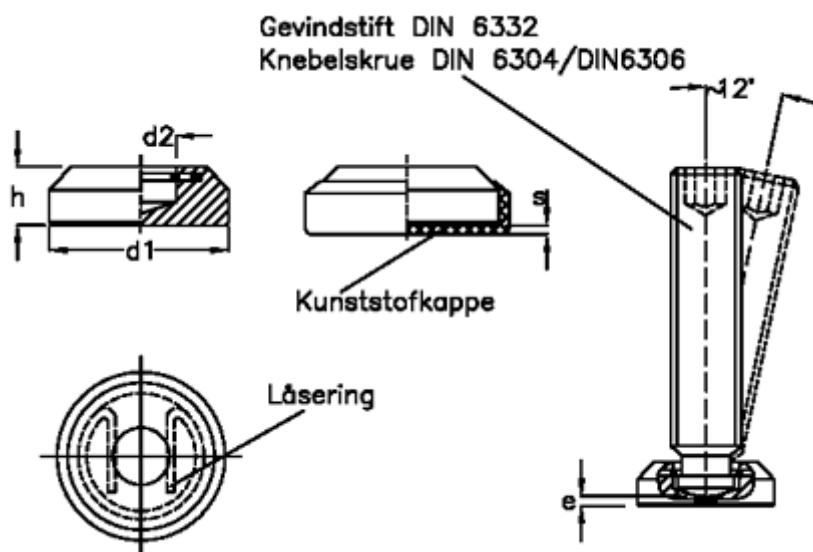

Article number: 20804020A

Description: E+G Thrust pad
GN 6311.1-20-A

Measures

d1	= 20
d2	= 8.4
e	= 2.6
H	= 10
s	= 1.5
Thread	= M10